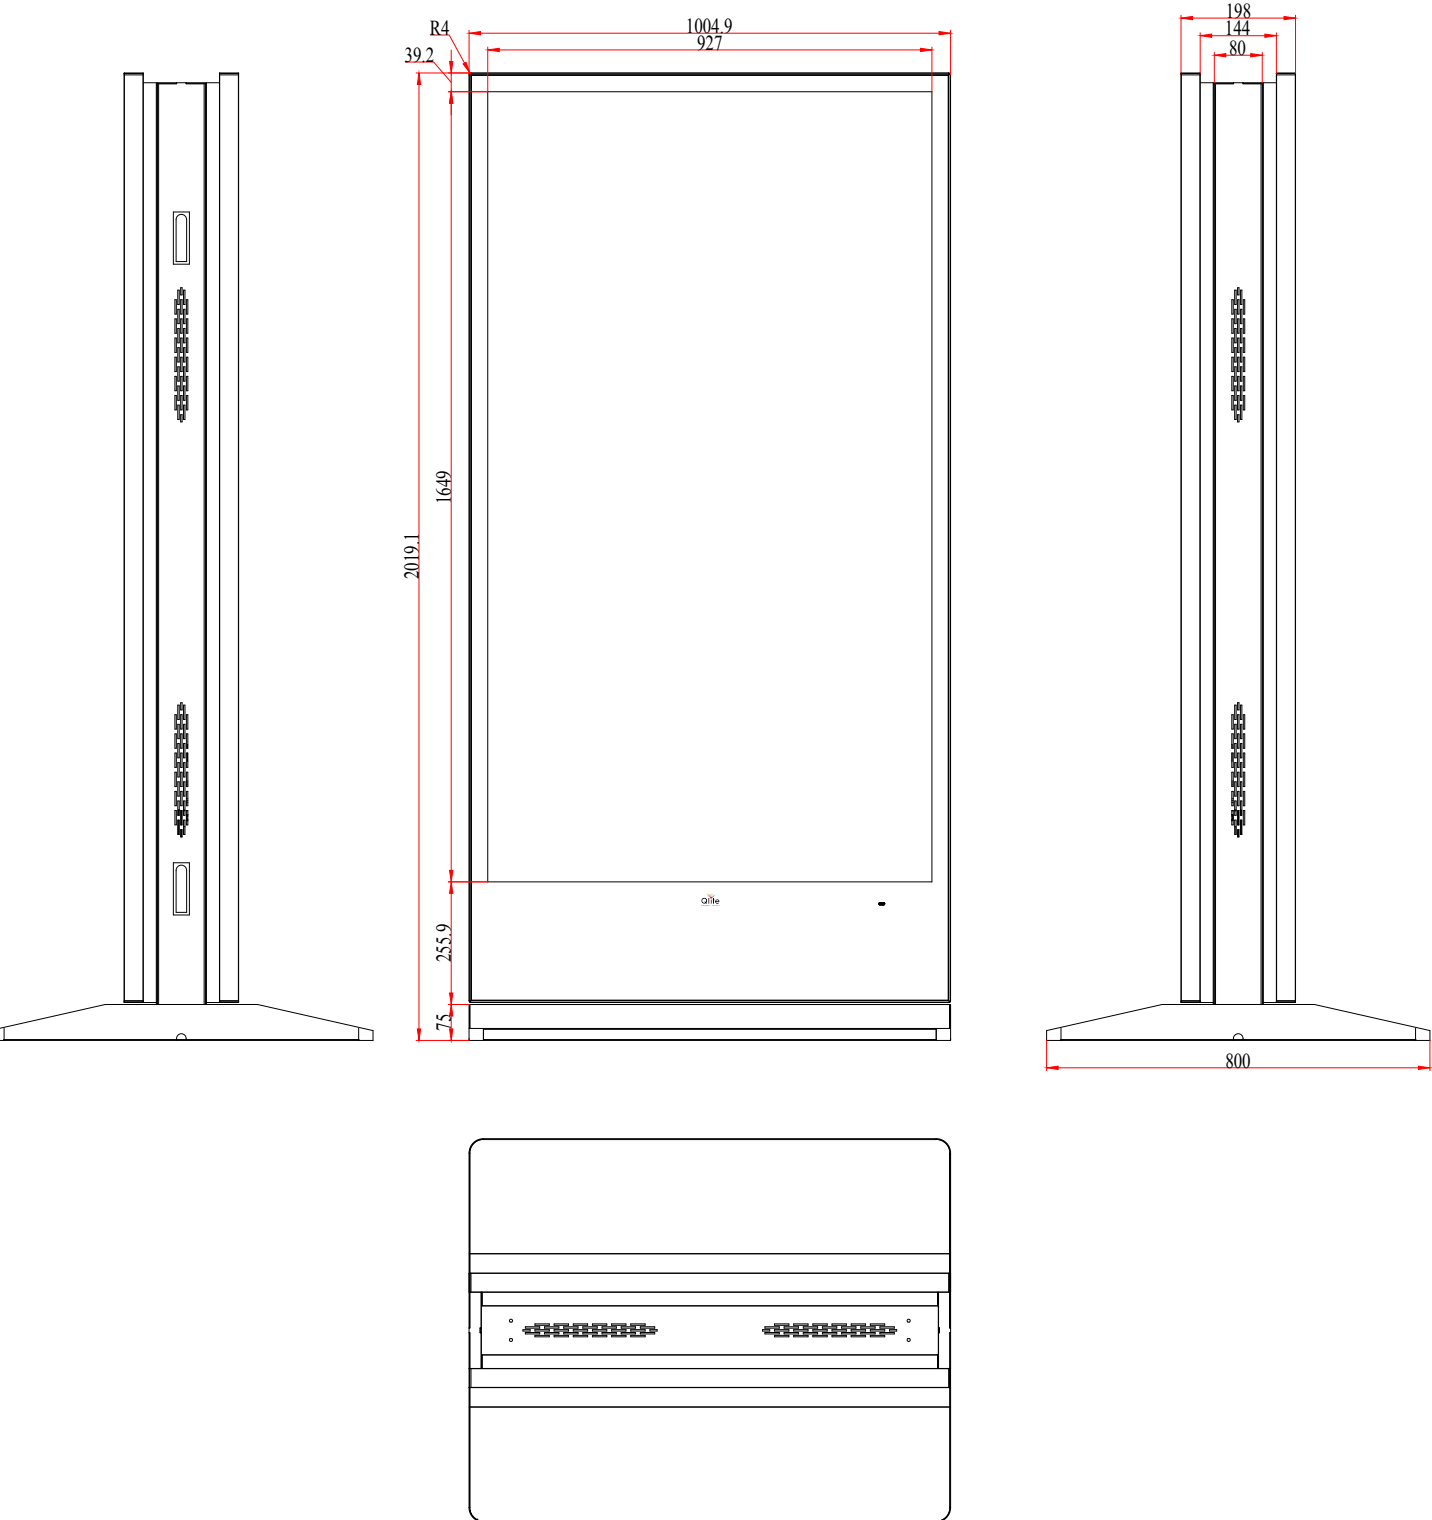

Qlite 75" UltraSlim Duo Digital Signage

Qlite 75" UltraSlim Duo Digital Signage

Panel Size : 75" Aluminum Alloy Frame

Brightness : 750 nits | 750 nits

Professional Heavy Duty displays for 24 x 7 operation

Display Life 60000 hours

Cloud Computing, Dual WiFi and USB Support

Only 200 mm thick – Heavy Duty with auto heat dissipation

Ultra HD resolution

Android/Windows 10 OS

Model	QLGG-ELED-LS75
Panel Information	
Panel Size	75"
Panel Type	a-Si TFT-LCD
Display area	1649.66 × 927.93 mm (h x w)
Resolution	3840 x 2160, UHD
Brightness	750 Nits both Side
Contrast Ratio	1400:1
Viewing Angle	178/178
Aspect Ratio	9:16
LED Life Time	60,000 hours
Motherboard	
Operating System	Windows 10 OS
CPU	Quad Core 1.8GHz 64bits, RK3288
Memory	Core I5 5GB
Storage	TSD Flash 128GB
Network	Wifi, RJ45
Languages	English, Germany, French, Italian, Japanese, Korean, Russian, Spanish, etc.
I/O Ports	USB 2.0 x2, Micro USB OTG x1, Stereo Mini Jack 3.5mm x1, RJ45 x1, HDMI Out x1 Standard MicroSD Card Slot x1 (Support Max 32G)
Speakers	5W x2
Environment	
Operating System	0°C ~ 50°C
Storage System	-20°C ~ 60°C
Power	
Power Supply	96~264 V
Rated Frequency	50/60Hzw
Accessories	
Power Cord x1, Remote Control x1, Digital Manual x1, Key x1	

75" Screen Size Duo

Qlite 75" UltraSlim Digital Signage Dual Side Kiosk

Completed Projects in India

- ❑ Sheraton – Doha
- ❑ Hilton Garden Inn – Lucknow
- ❑ Four Point – Bangalore
- ❑ Double Tree Hilton – Agra
- ❑ Courtyard – Bangalore
- ❑ Courtyard – Trivandrum
- ❑ Fairfield – Jodhpur
- ❑ Fairfield – Bangalore
- ❑ Movenpick - Doha
- ❑ Hyatt Regency – Lucknow
- ❑ Crown Plaza – Jaipur
- ❑ Sarovar – Agra, Tirupati
- ❑ JW Marriott – Bangalore
- ❑ JW Marriott – Mumbai Sahar
- ❑ JW Marriott – Mussurie
- ❑ JW Marriott – Kolkata
- ❑ JW Marriott - Muscat
- ❑ Golden Tulip – Kuwait
- ❑ Golden Tulip - Dubai
- ❑ Swiss Bel - Bahrain
- ❑ Le Meridien - Dubai