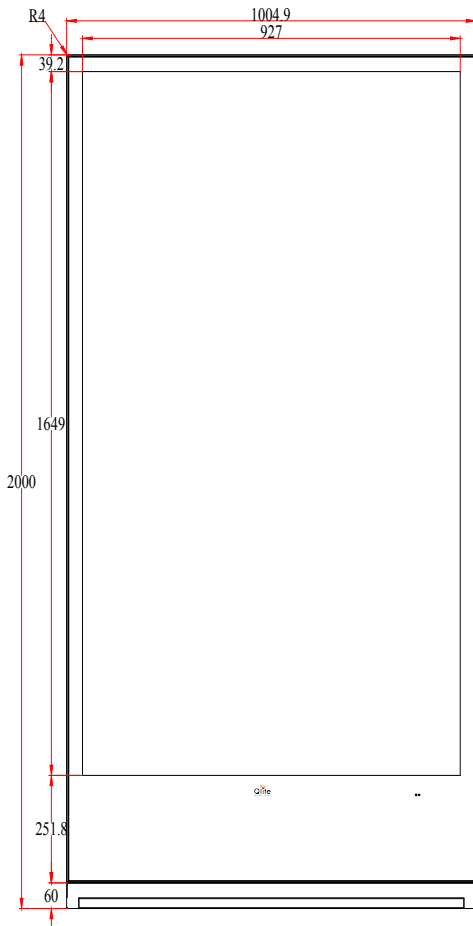

## Qlite 75" UltraSlim Digital Signage Kiosk

Panel Size : 75" Aluminum Alloy Frame

Brightness : 350 | 500 | 750 nits

Professional Heavy Duty displays for 24 x 7 operation

Display Life 60000 hours

Cloud Computing and USB Support

Only 40 mm thick, Heavy Duty Product

Ultra HD resolution

Android/Windows 10 OS

## Qlite 75" UltraSlim Digital Signage Kiosk

<b>Model</b>	<b>QLGG-ELED-LS75</b>
<b>Panel Information</b>	
<b>Panel Size</b>	75"
<b>Panel Type</b>	a-Si TFT-LCD
<b>Display area</b>	1649.66 × 927.93 mm (h x w)
<b>Resolution</b>	3840 x 2160, UHD
<b>Brightness</b>	350   500   750 Nits
<b>Contrast Ratio</b>	1400:1
<b>Viewing Angle</b>	178/178
<b>Aspect Ratio</b>	9:16
<b>LED Life Time</b>	60,000 hours
<b>Motherboard</b>	
<b>Operating System</b>	Windows 10 OS
<b>CPU</b>	Quad Core 1.8GHz 64bits, RK3288
<b>Memory</b>	Core I5 5GB
<b>Storage</b>	TSD Flash 128GB
<b>Network</b>	Wifi, RJ45
<b>Languages</b>	English, Germany, French, Italian, Japanese, Korean, Russian, Spanish, etc.
<b>I/O Ports</b>	USB 2.0 x2, Micro USB OTG x1, Stereo Mini Jack 3.5mm x1, RJ45 x1, HDMI Out x1 Standard MicroSD Card Slot x1 (Support Max 32G)
<b>Speakers</b>	5W x2
<b>Environment</b>	
<b>Operating System</b>	0°C ~ 50°C
<b>Storage System</b>	-20°C ~ 60°C
<b>Power</b>	
<b>Power Supply</b>	96~264 V
<b>Rated Frequency</b>	50/60Hzw
<b>Accessories</b>	
<b>Power Cord x1, Remote Control x1, Digital Manual x1, Key x1</b>	

# 75" Screen Size