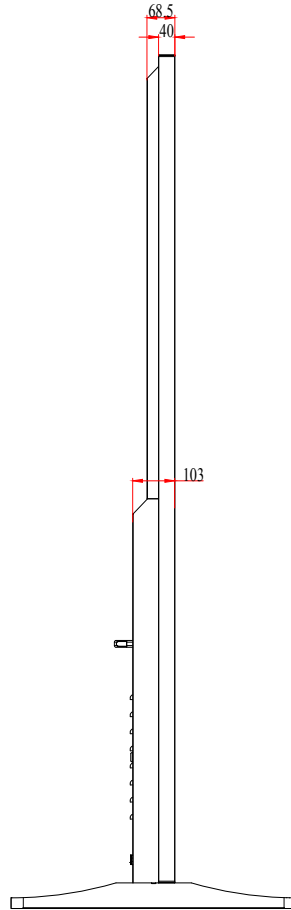

## Qlite 75" UltraSlim Digital Signage Kiosk

Panel Size : 75" Aluminum Alloy Frame

Brightness : 350 | 500 | 750 nits

Professional Heavy Duty displays for 24 x 7 operation

Display Life 60000 hours

Cloud Computing and USB Support

Only 40 mm thick, Heavy Duty Product

Ultra HD resolution

Android/Windows 10 OS

## Qlite 75" UltraSlim Digital Signage Kiosk

<b>Model</b>	<b>QLGG-ELED-LS75</b>
<b>Panel Information</b>	
<b>Panel Size</b>	75"
<b>Panel Type</b>	a-Si TFT-LCD
<b>Display area</b>	1649.66 × 927.93 mm (h x w)
<b>Resolution</b>	3840 x 2160, UHD
<b>Brightness</b>	350   500   750 Nits
<b>Contrast Ratio</b>	1400:1
<b>Viewing Angle</b>	178/178
<b>Aspect Ratio</b>	9:16
<b>LED Life Time</b>	60,000 hours
<b>Motherboard</b>	
<b>Operating System</b>	Windows 10 OS
<b>CPU</b>	Quad Core 1.8GHz 64bits, RK3288
<b>Memory</b>	Core I5 5GB
<b>Storage</b>	TSD Flash 128GB
<b>Network</b>	Wifi, RJ45
<b>Languages</b>	English, Germany, French, Italian, Japanese, Korean, Russian, Spanish, etc.
<b>I/O Ports</b>	USB 2.0 x2, Micro USB OTG x1, Stereo Mini Jack 3.5mm x1, RJ45 x1, HDMI Out x1 Standard MicroSD Card Slot x1 (Support Max 32G)
<b>Speakers</b>	5W x2
<b>Environment</b>	
<b>Operating System</b>	0°C ~ 50°C
<b>Storage System</b>	-20°C ~ 60°C
<b>Power</b>	
<b>Power Supply</b>	96~264 V
<b>Rated Frequency</b>	50/60Hzw
<b>Accessories</b>	
<b>Power Cord x1, Remote Control x1, Digital Manual x1, Key x1</b>	

# 75" Screen Size