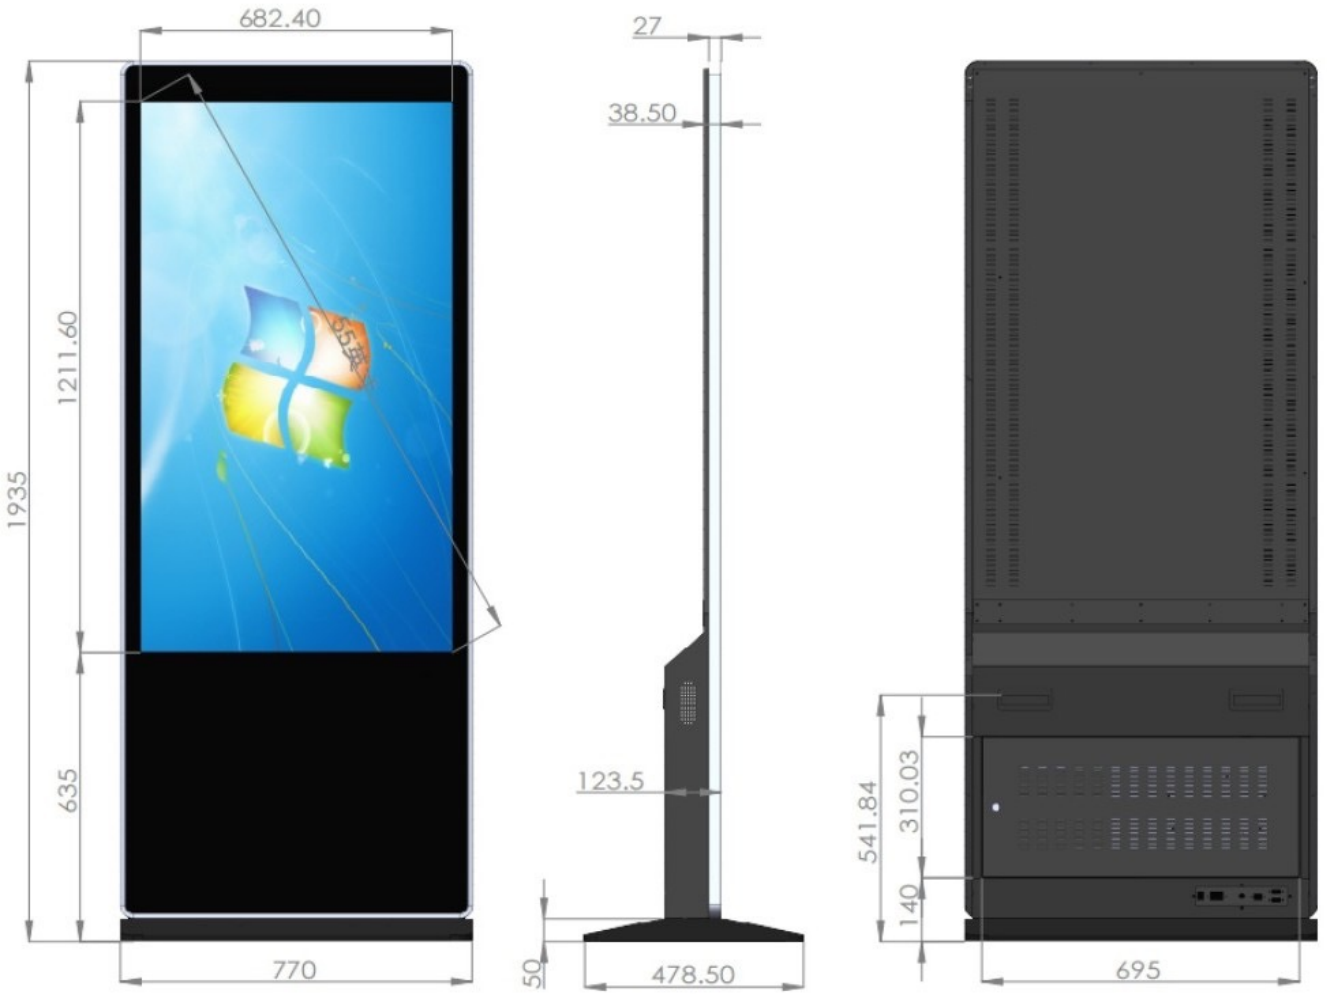

Physical Dimensions(55")