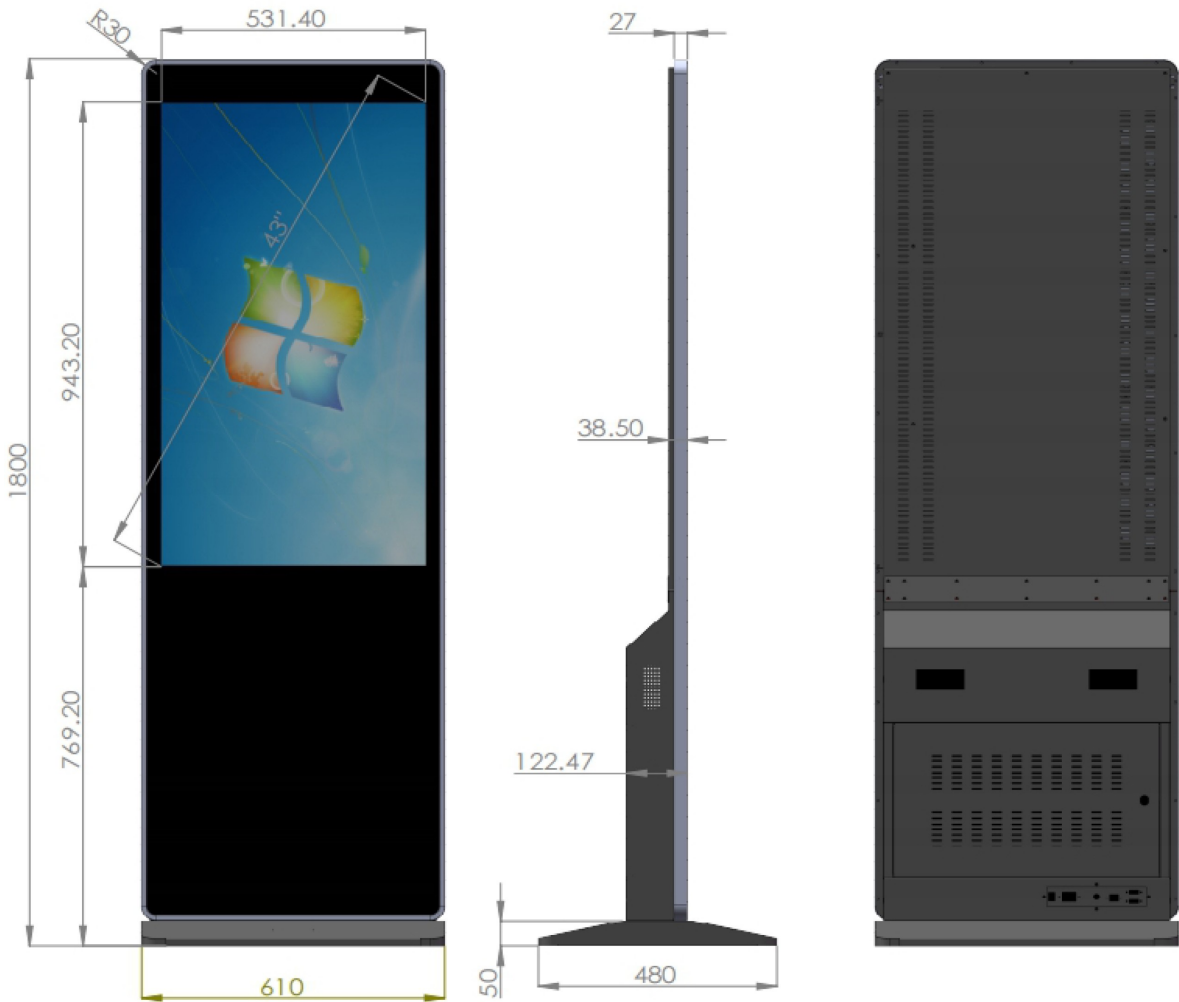

Cloud Computing and USB Support

Only 18mm think, very light weight

Ultra - HD resolution

Android | Windows 10 OS

Model	QLGG-ELED-LS43
Panel Information	
Panel Size	43"
Panel Type	TFT-LCD,E-LED
Display area	943.2 x 531.4mm
Resolution	3840 x 2160
Brightness	500 Nits
Contrast Ratio	5000:1
Touch Type	10 Point Infrared Touch
Viewing Angle	178/178
Aspect Ratio	16:9
LED Life Time	60,000 hours
Motherboard	
Operating System	Android 11.0 (Option: Windows OS)
CPU	Quad Core 1.8GHz 64bits, RK3288 (option : RK3399)
Memory	DDR3 4GB
Storage	TSD Flash 32GB
Network	Wifi, RJ45
Languages	English, Germany, French, Italian, Japanese, Korean, Russian, Spanish, etc.
I/O Ports	USB 2.0 x2, Micro USB OTG x1, Stereo Mini Jack 3.5mm x1, RJ45 x1, HDMI Out x1 Standard MicroSD Card Slot x1 (Support Max 32G)
Speakers	10W x2
Environment	
Operating System	0°C ~ 50°C
Storage System	-20°C ~ 60°C
Power	
Power Supply	96~264 V
Rated Frequency	50/60Hzw
Accessories	
Power Cord x1, Remote Control x1, Digital Manual x1, Key x1	

43" Screen Size

Physical Dimensions (43")

49" Screen Size

Model	QLGG-ELED-LS50
Panel Information	
Panel Size	49"
Panel Type	TFT-LCD, E-LED
Active Area	1078 x 608 mm
Resolution	3840 x 2160
Brightness	500 Nits
Contrast Ratio	5000:1
Viewing Angle	178/178
Aspect Ratio	16:9
Touch Type	10 Point Infrared Touch
LED Life Time	60,000 hours
Motherboard	
Operating System	Android 11.0 (Option: Windows OS)
CPU	Quad Core 1.8GHz 64bits, RK3288(Option: RK3399)
Memory	DDR3 4GB
Storage	TSD Flash 16 32GB
Network	Wifi, RJ45
Languages	English, Germany, French, Italian, Japanese, Korean, Russian, Spanish, etc.
I/O Ports	USB 2.0 x2, Micro USB OTG x1, Stereo Mini Jack 3.5mm x1, RJ45 x1, HDMI Out x1 Standard MicroSD Card Slot x1 (Support Max 32G)
Speakers	10W x2
Environment	
Operating System	0°C ~ 50°C
Storage System	-20°C ~ 60°C
Power	
Power Supply	96~264 V
Rated Frequency	50/60Hz
Accessories	
Power Cord x1, Remote Control x1, Digital Manual x1, Key x1	

Physical Dimensions(65")