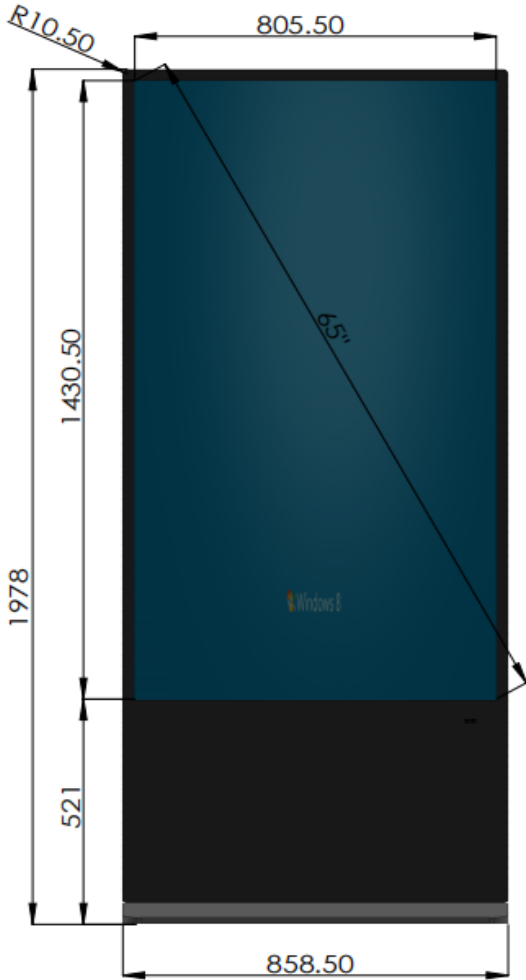

## Physical Dimensions

# 55" Screen Size