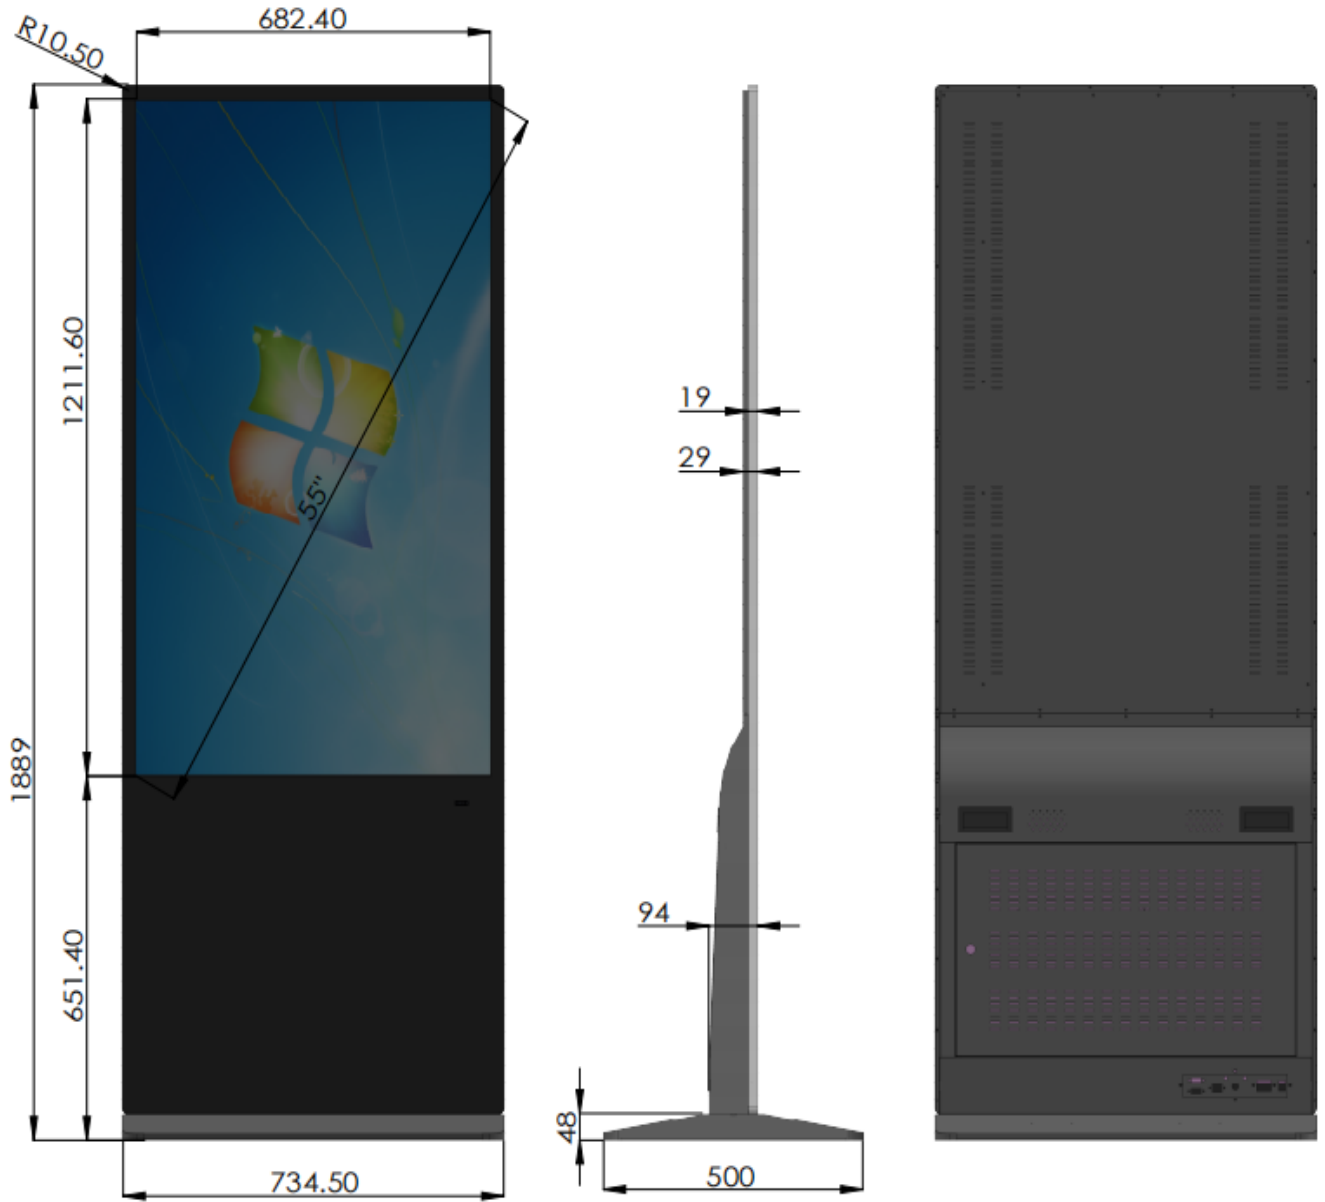

Physical Dimensions