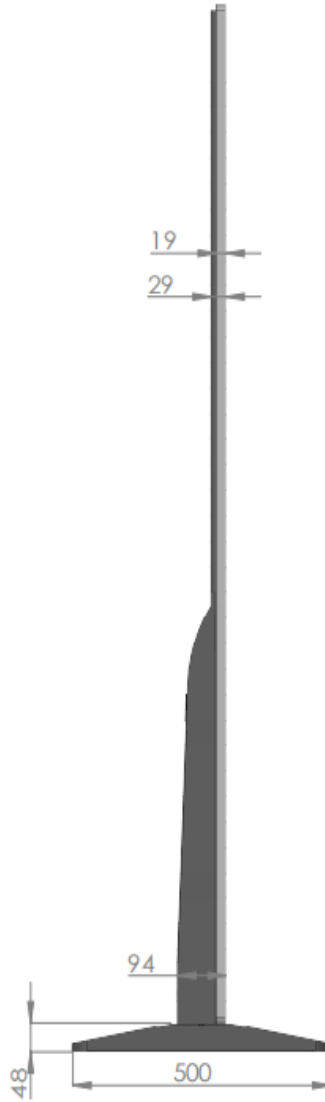

Only 18mm think, very light weight

Full HD resolution

Android/Windows10 OS

<b>Model</b>	<b>QLGG-ELED-LS43</b>
<b>Panel Information</b>	
<b>Panel Size</b>	43"
<b>Panel Type</b>	TFT-LCD,E-LED
<b>Display area</b>	943.2 x 531.4mm
<b>Resolution</b>	1920 x 1080
<b>Brightness</b>	350 Nits
<b>Contrast Ratio</b>	1400:1
<b>Viewing Angle</b>	178/178
<b>Aspect Ratio</b>	16:9
<b>LED Life Time</b>	60,000 hours
<b>Motherboard</b>	
<b>Operating System</b>	Android 6.0/7.1 (Option: Windows OS)
<b>CPU</b>	Quad Core 1.8GHz 64bits, RK3288
<b>Memory</b>	DDR3 2G
<b>Storage</b>	TSD Flash 8G
<b>Network</b>	Wifi, RJ45
<b>Languages</b>	English, Germany, French, Italian, Japanese, Korean, Russian, Spanish, etc.
<b>I/O Ports</b>	USB 2.0 x2, Micro USB OTG x1, Stereo Mini Jack 3.5mm x1, RJ45 x1, HDMI Out x1 Standard MicroSD Card Slot x1 (Support Max 32G)
<b>Speakers</b>	10W x2
<b>Environment</b>	
<b>Operating System</b>	0°C ~ 50°C
<b>Storage System</b>	-20°C ~ 60°C
<b>Power</b>	
<b>Power Supply</b>	96~264 V
<b>Rated Frequency</b>	50/60Hzw
<b>Accessories</b>	
<b>Power Cord x1, Remote Control x1, Digital Manual x1, Key x1</b>	

# 43" Screen Size

## Physical Dimensions