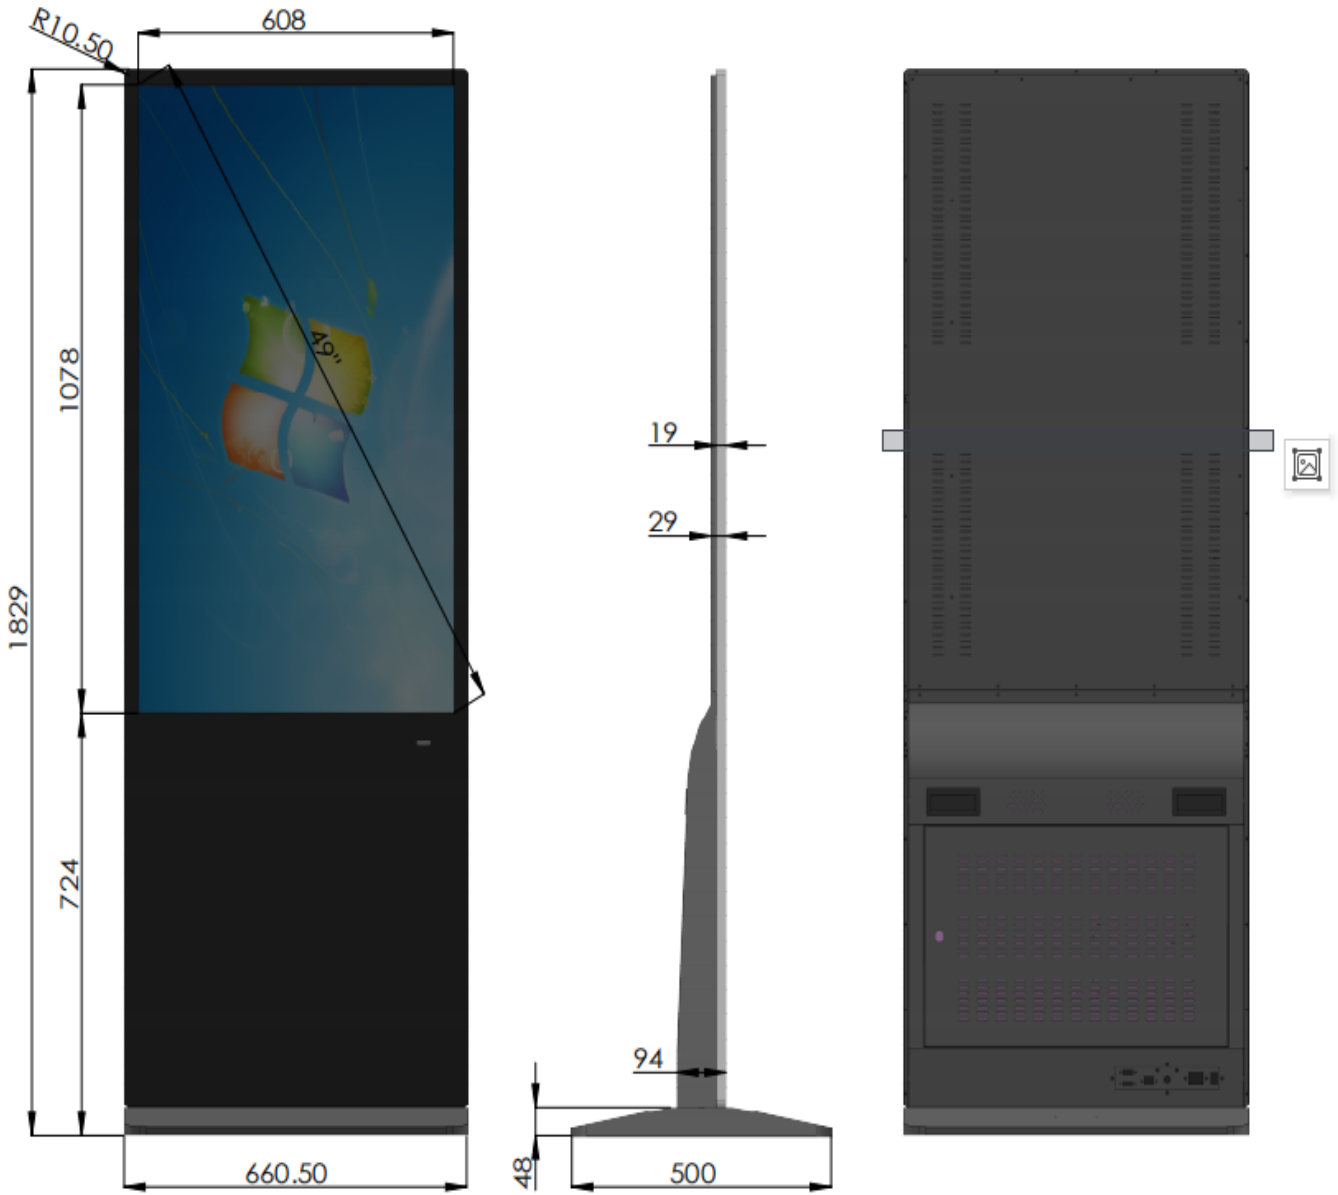

Physical Dimensions