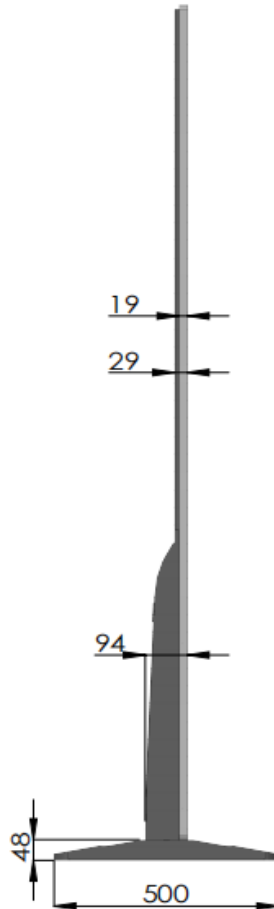

## Physical Dimensions

# 55" Screen Size